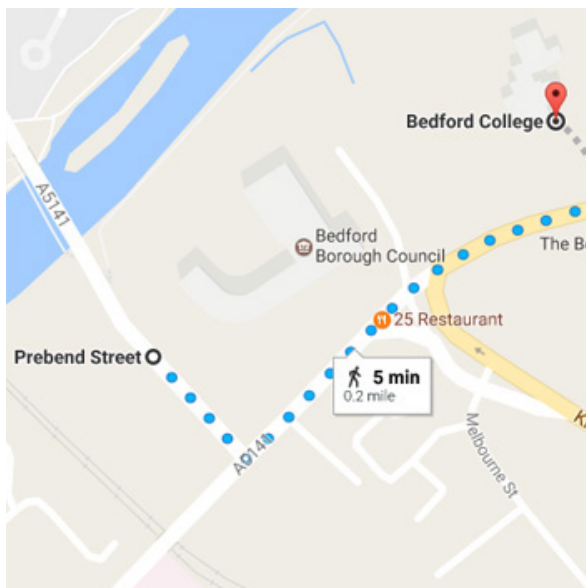

## Melbourne Street Car Park

### Address

Melbourne Street  
Bedford MK42 9AN

### Distance

4 minutes walking distance

### Distance

10-12 minutes walking distance