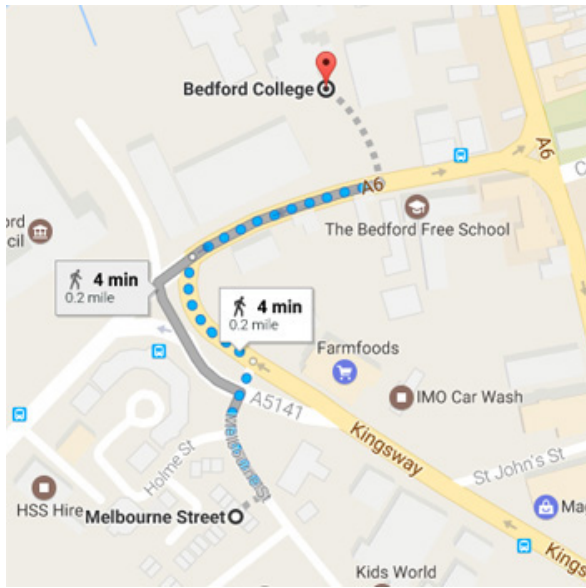

## Melbourne Street Car Park

### Address

Melbourne Street  
Bedford MK42 9AN

## Prebend Street Car Park

### Distance

10-12 minutes walking distance